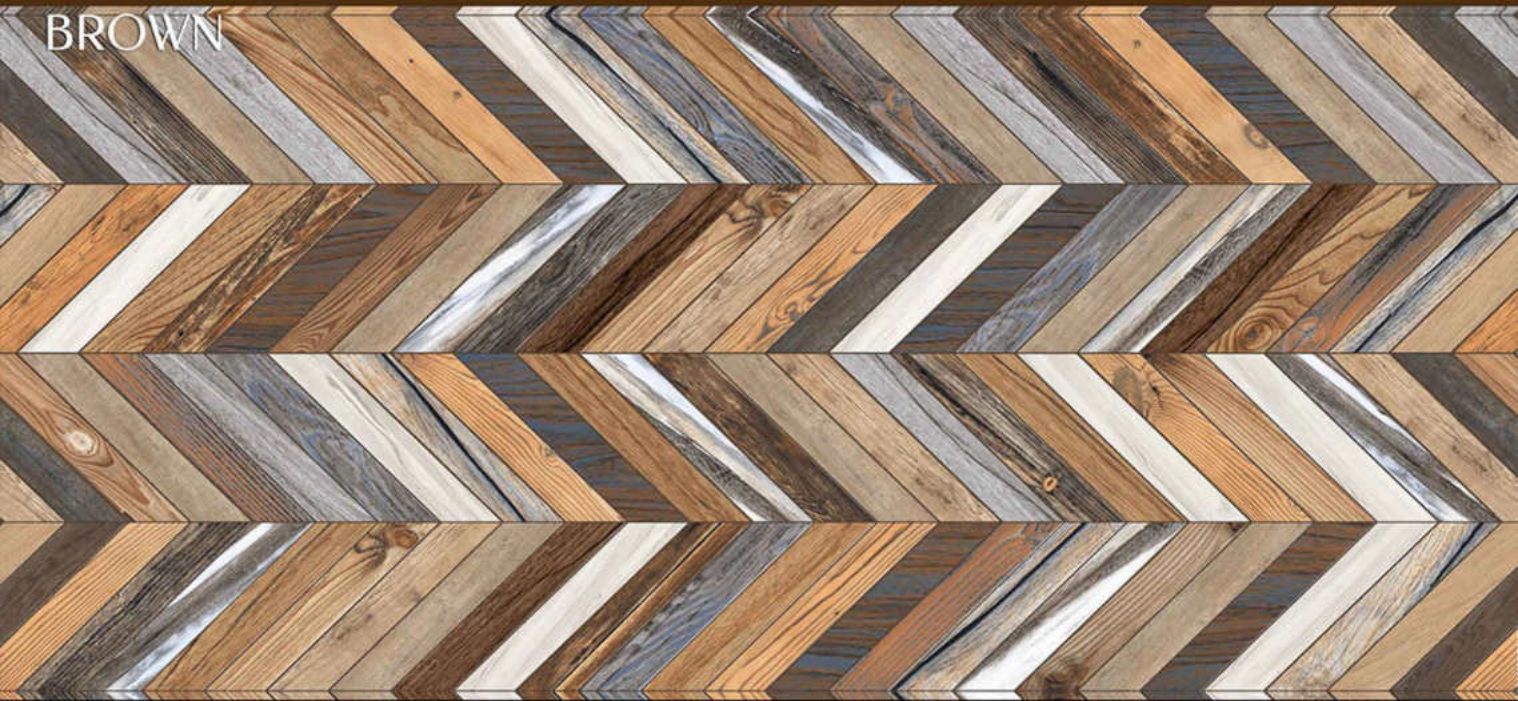

GRIP WOODEN
BROWN