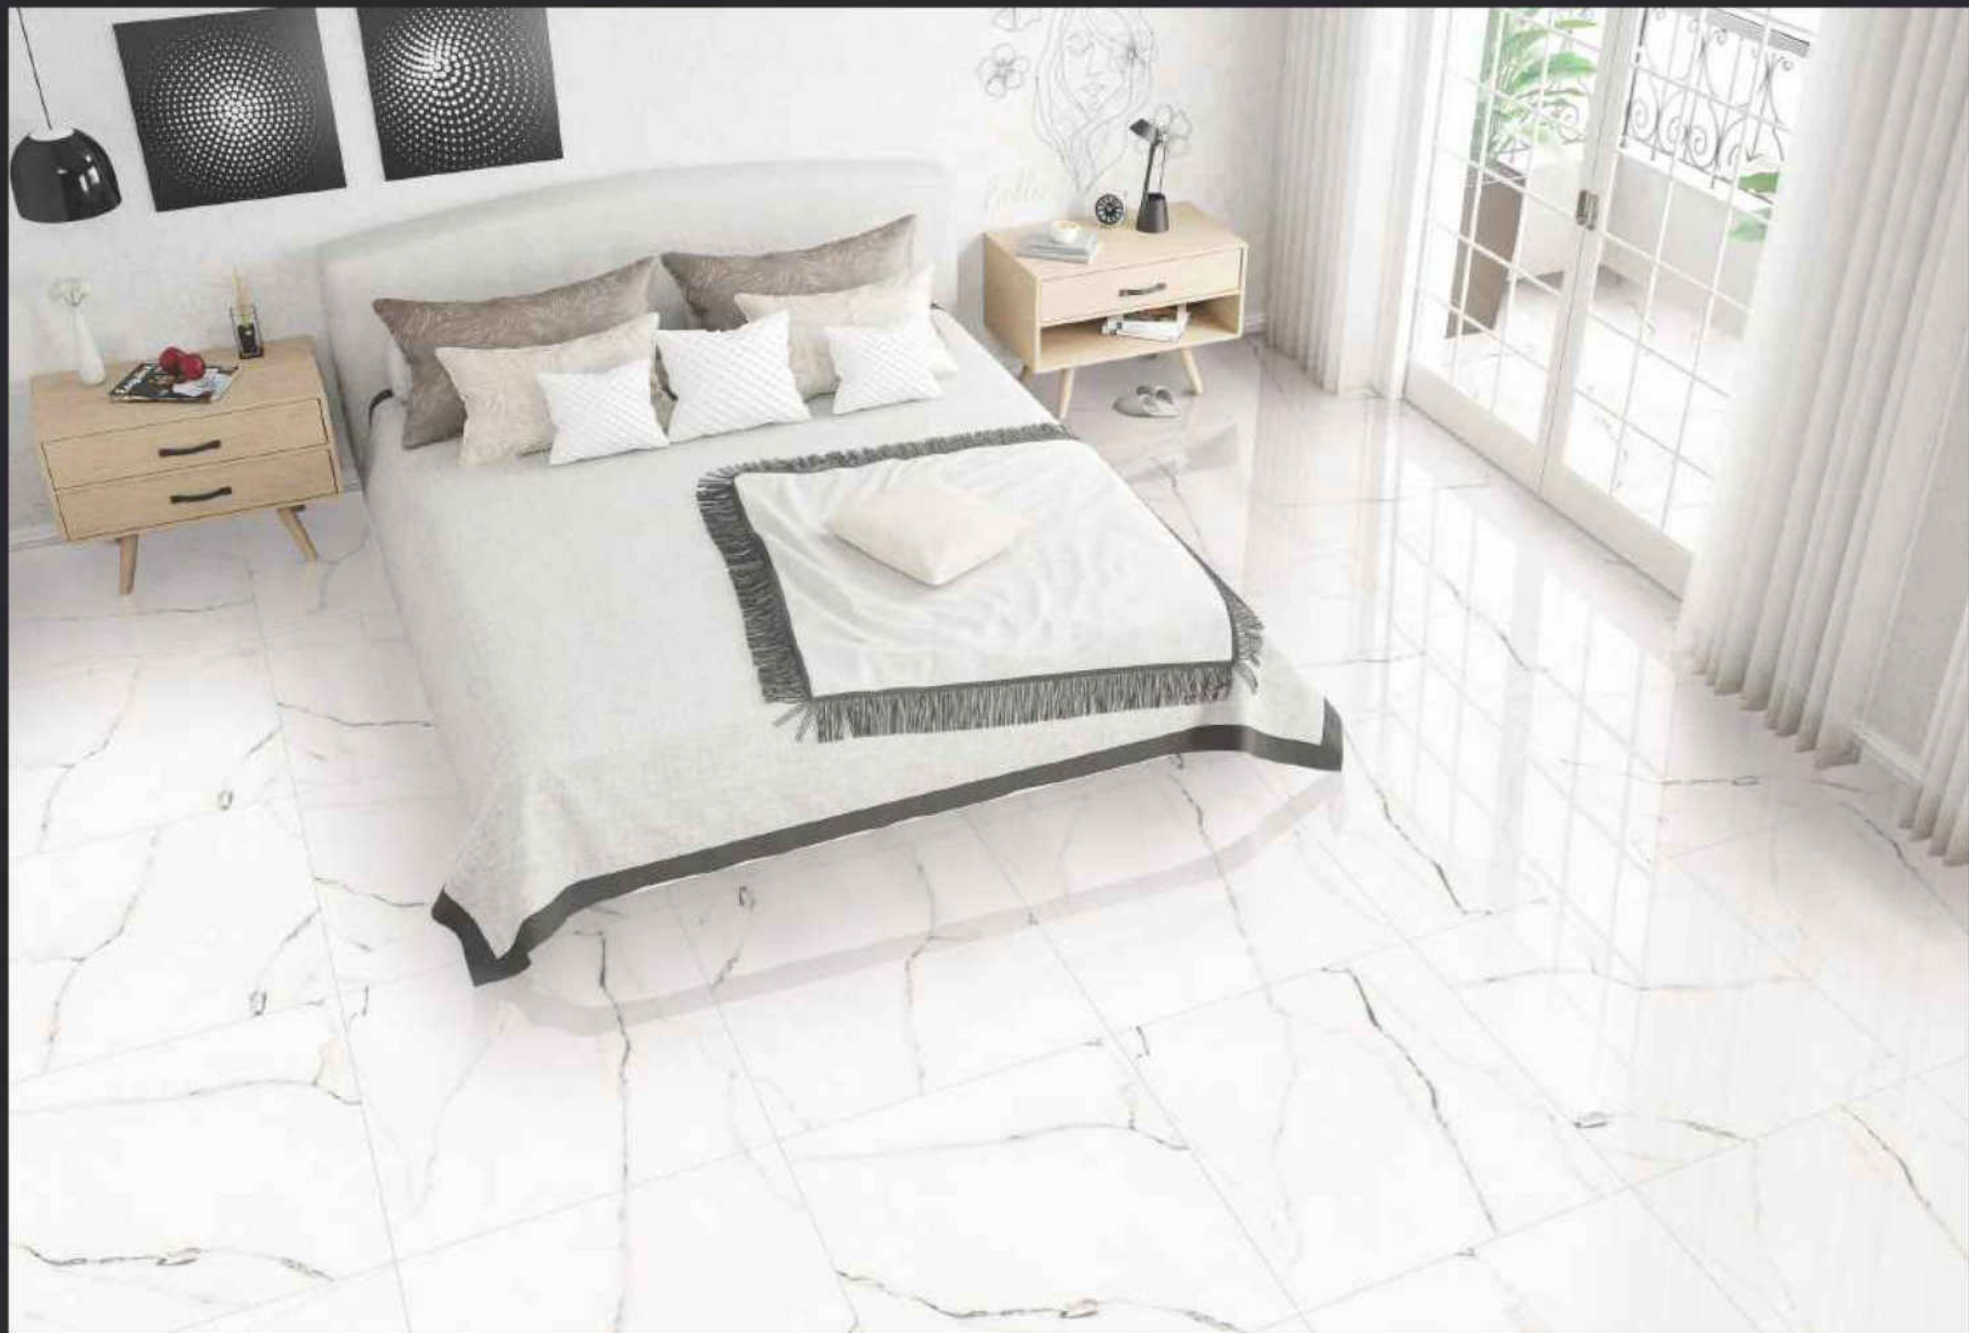

GLAZED  
VITRIFIED TILES  
**600x  
600mm**

**BHIMANI**  
CERAMIC  
CREATING YOUR DREAM SPACE.

Random Face

**ELITE WHITE**  
GLOSSY FINISH

**EURO PALLET PACKING**

Size	Pcs. Per Box	Sq. Mtr. Per Box	Sq. Ft. Per Box	Weight Per Box In Kgs. (approx)	Sq. Mtr. Per Container	Total Boxes Per Container	Boxes Per Pallet	Total Pallets Per Cont	Thickness (mm) (approx)	Weight / CTN (approx)
60x60cm	4 pcs.	1.44	15.5	27.5	1440.00	1000	50	20	9.00	27500