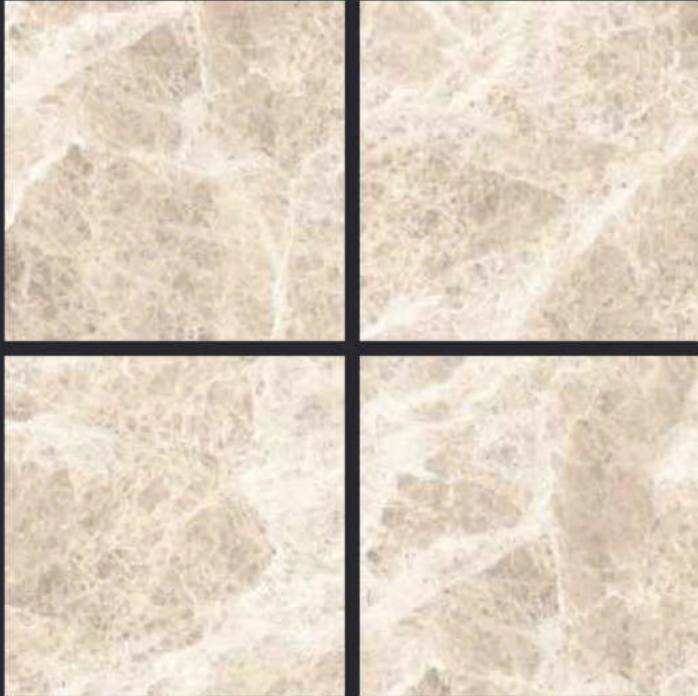

GLAZED
VITRIFIED TILES

600x
600mm

BHIMANI
CERAMIC
CREATING YOUR DREAM SPACE.

Random Face