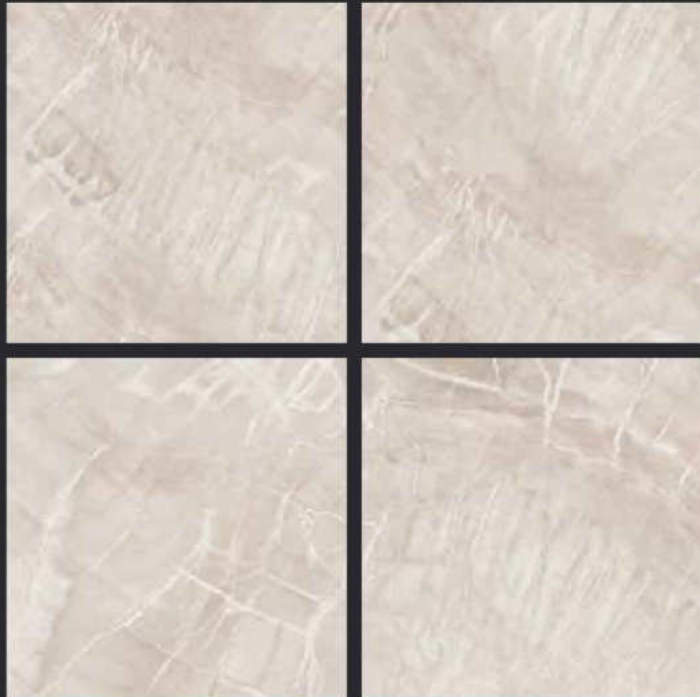

GLAZED
VITRIFIED TILES

600x
600mm

BHIMANI
CERAMIC
CREATING YOUR DREAM SPACE.

Random Face