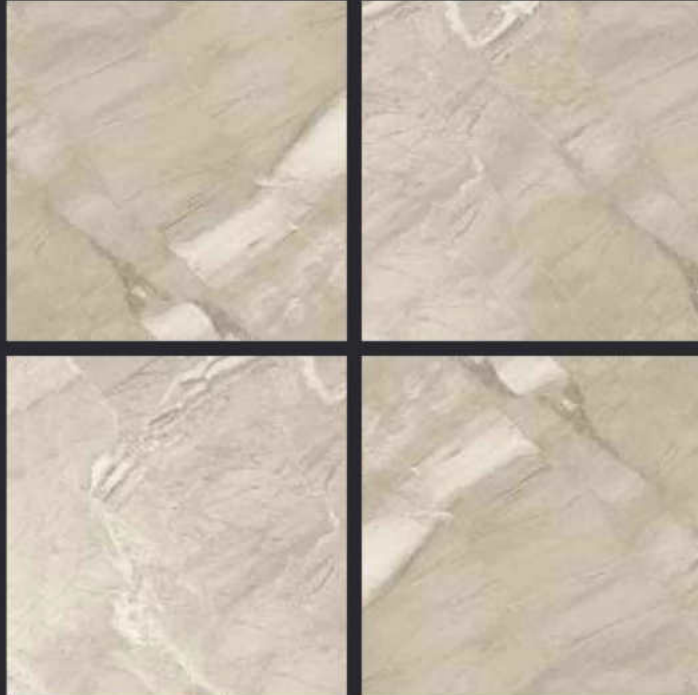

GLAZED
VITRIFIED TILES

600x
600mm

BHIMANI
CERAMIC
CREATING YOUR DREAM SPACE.

Random Face