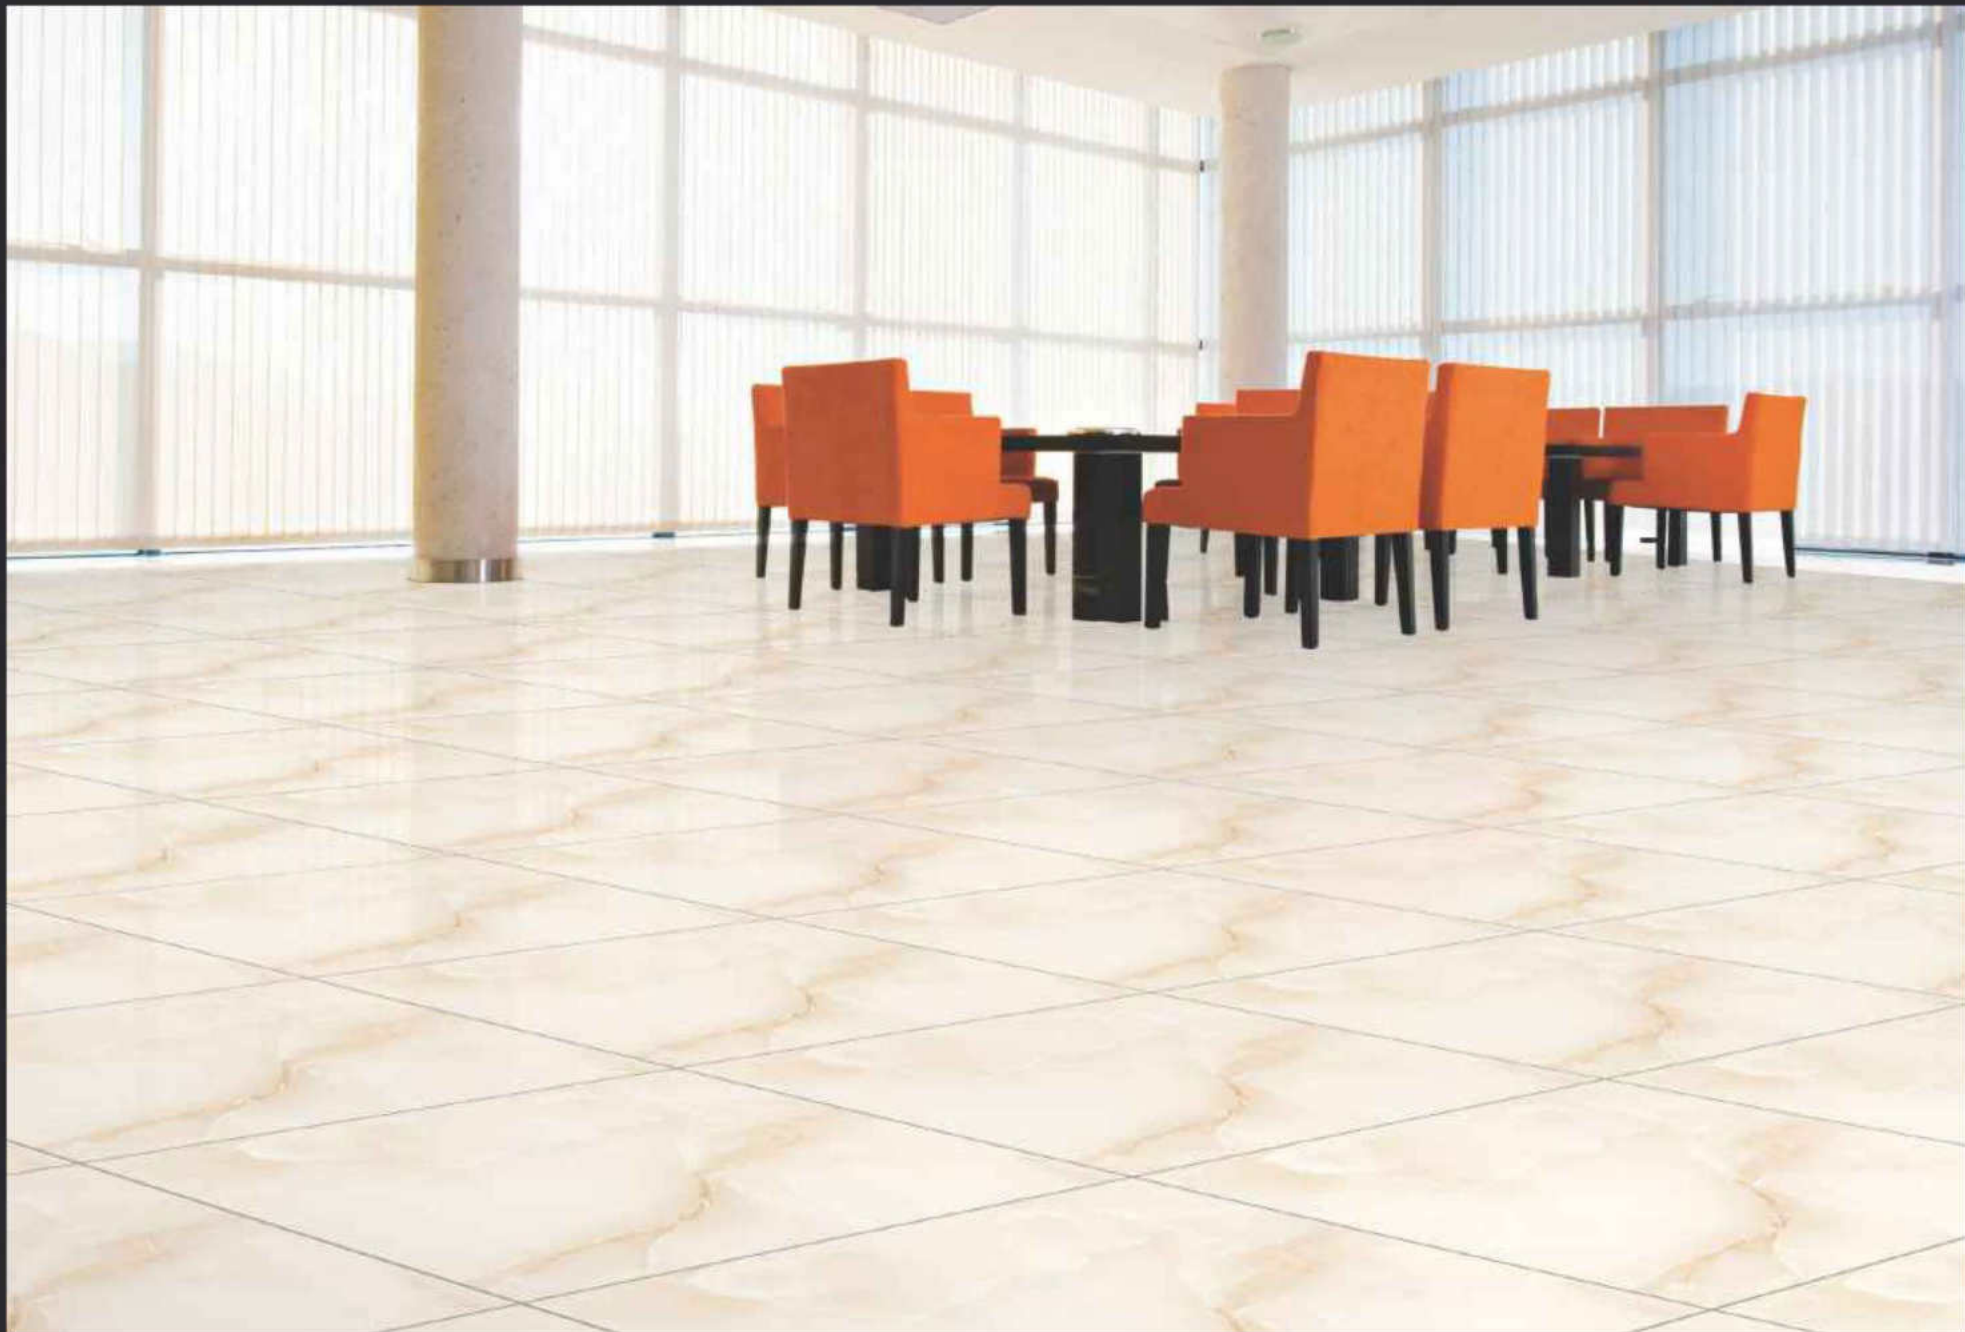

GLAZED  
VITRIFIED TILES

600x  
600mm

**BHIMANI**  
CERAMIC  
CREATING YOUR DREAM SPACE.

**FASHION ROYAL ONYX**

GLOSSY FINISH

EURO PALLET PACKING

Size	Pcs. Per Box	Sq. Mtr. Per Box	Sq. Ft. Per Box	Weight Per Box In Kgs. (approx)	Sq. Mtr. Per Container	Total Boxes Per Container	Boxes Per Pallet	Total Pallets Per Cont	Thickness (mm) (approx)	Weight / CTN (approx)
60x60cm	4 pcs.	1.44	15.5	27.5	1440.00	1000	50	20	9.00	27500