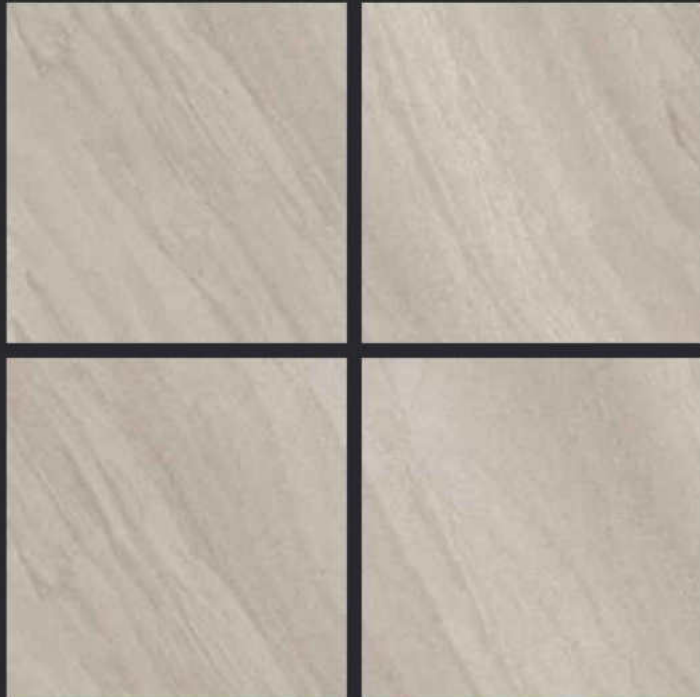

GLAZED
VITRIFIED TILES

600x
600mm

BHIMANI
CERAMIC
CREATING YOUR DREAM SPACE.

Random Face