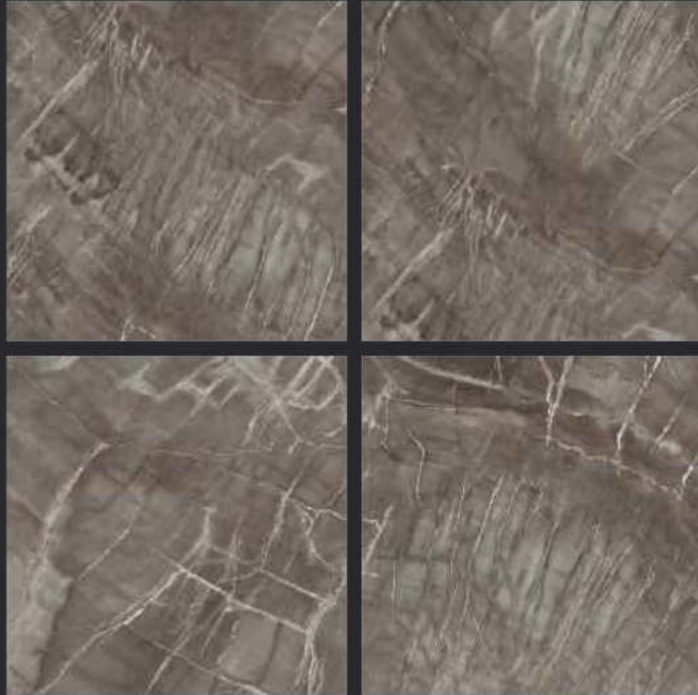

GLAZED
VITRIFIED TILES

600x
600mm

BHIMANI
CERAMIC
CREATING YOUR DREAM SPACE.

Random Face