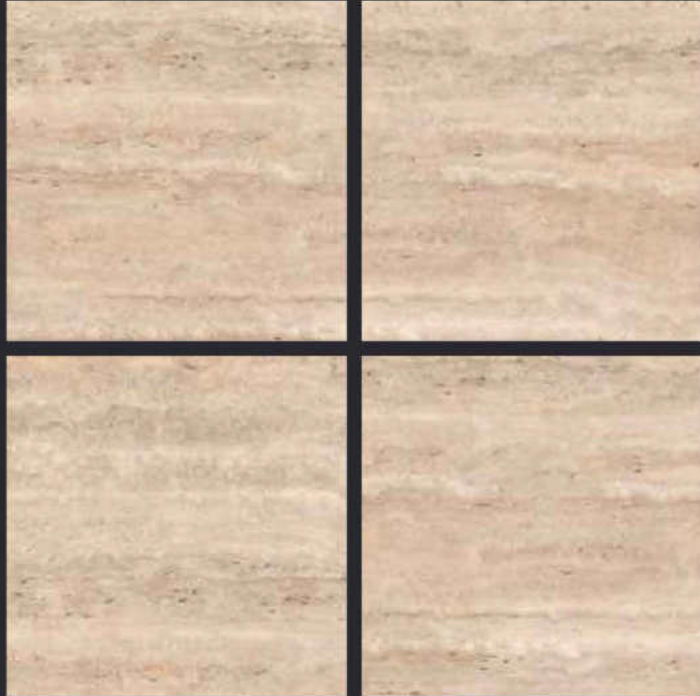

GLAZED
VITRIFIED TILES

600x
600mm

BHIMANI
CERAMIC
CREATING YOUR DREAM SPACE.

Random Face