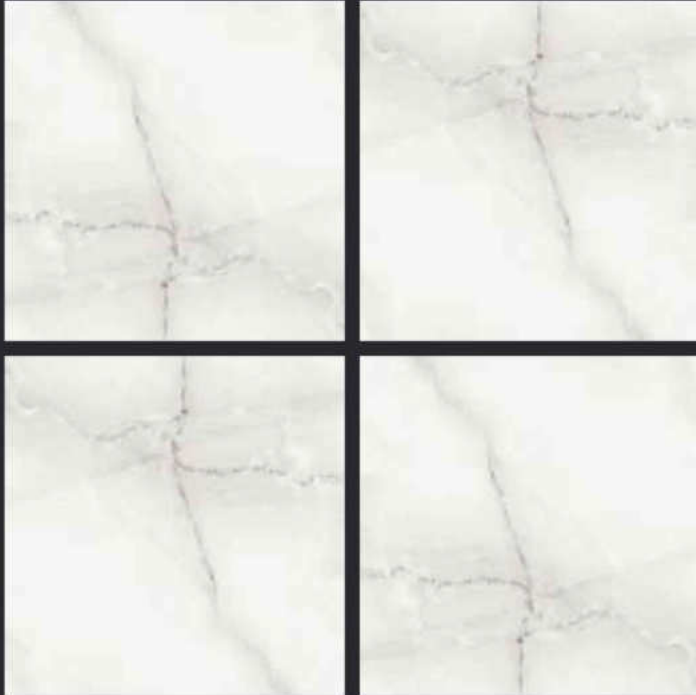

GLAZED
VITRIFIED TILES
**600x
600mm**

BHIMANI
CERAMIC
CREATING YOUR DREAM SPACE.

EUPHORIA WHITE ONYX

GLOSSY FINISH

EURO PALLET PACKING

Size	Pcs. Per Box	Sq. Mtr. Per Box	Sq. Ft. Per Box	Weight Per Box In Kgs. (approx)	Sq. Mtr. Per Container	Total Boxes Per Container	Boxes Per Pallet	Total Pallets Per Cont	Thickness (mm) (approx)	Weight / CTN (approx)
60x60cm	4 pcs.	1.44	15.5	27.5	1440.00	1000	50	20	9.00	27500