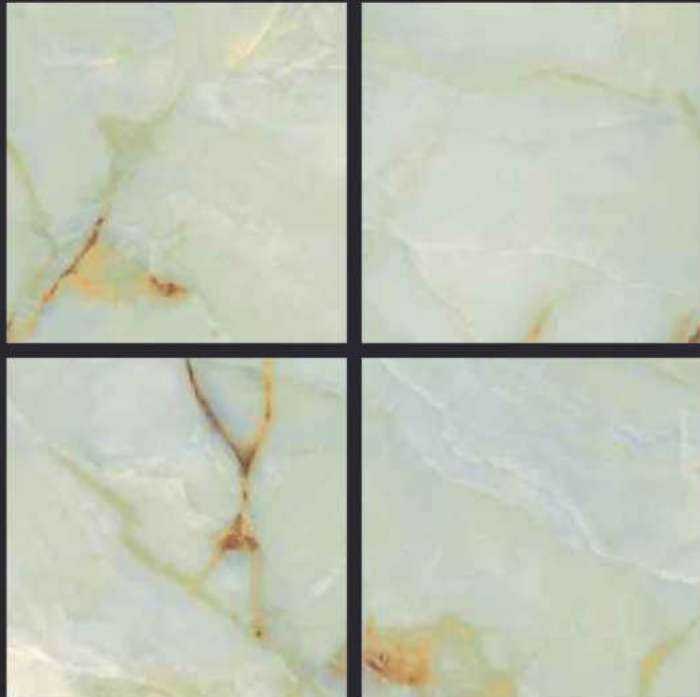

GLAZED
VITRIFIED TILES

600x
600mm

BHIMANI
CERAMIC
CREATING YOUR DREAM SPACE.

Random Face