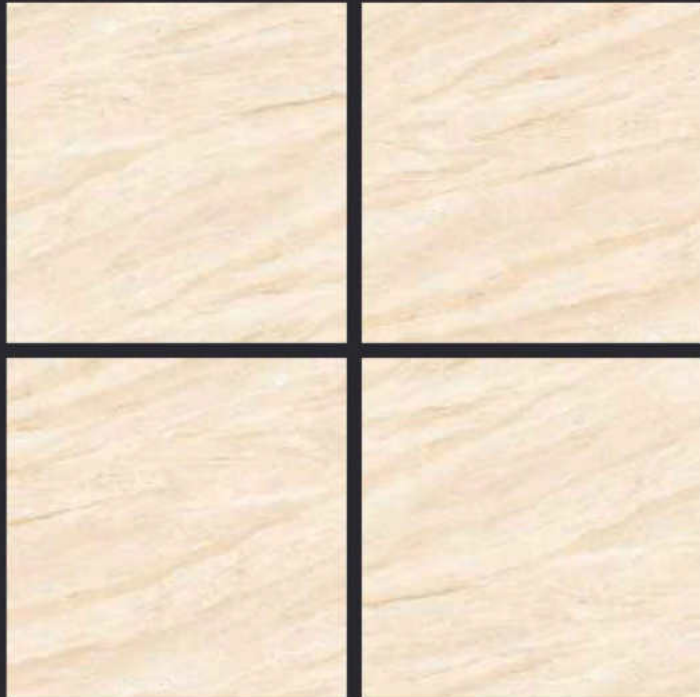

GLAZED
VITRIFIED TILES

600x
600mm

BHIMANI
CERAMIC
CREATING YOUR DREAM SPACE.

Random Face